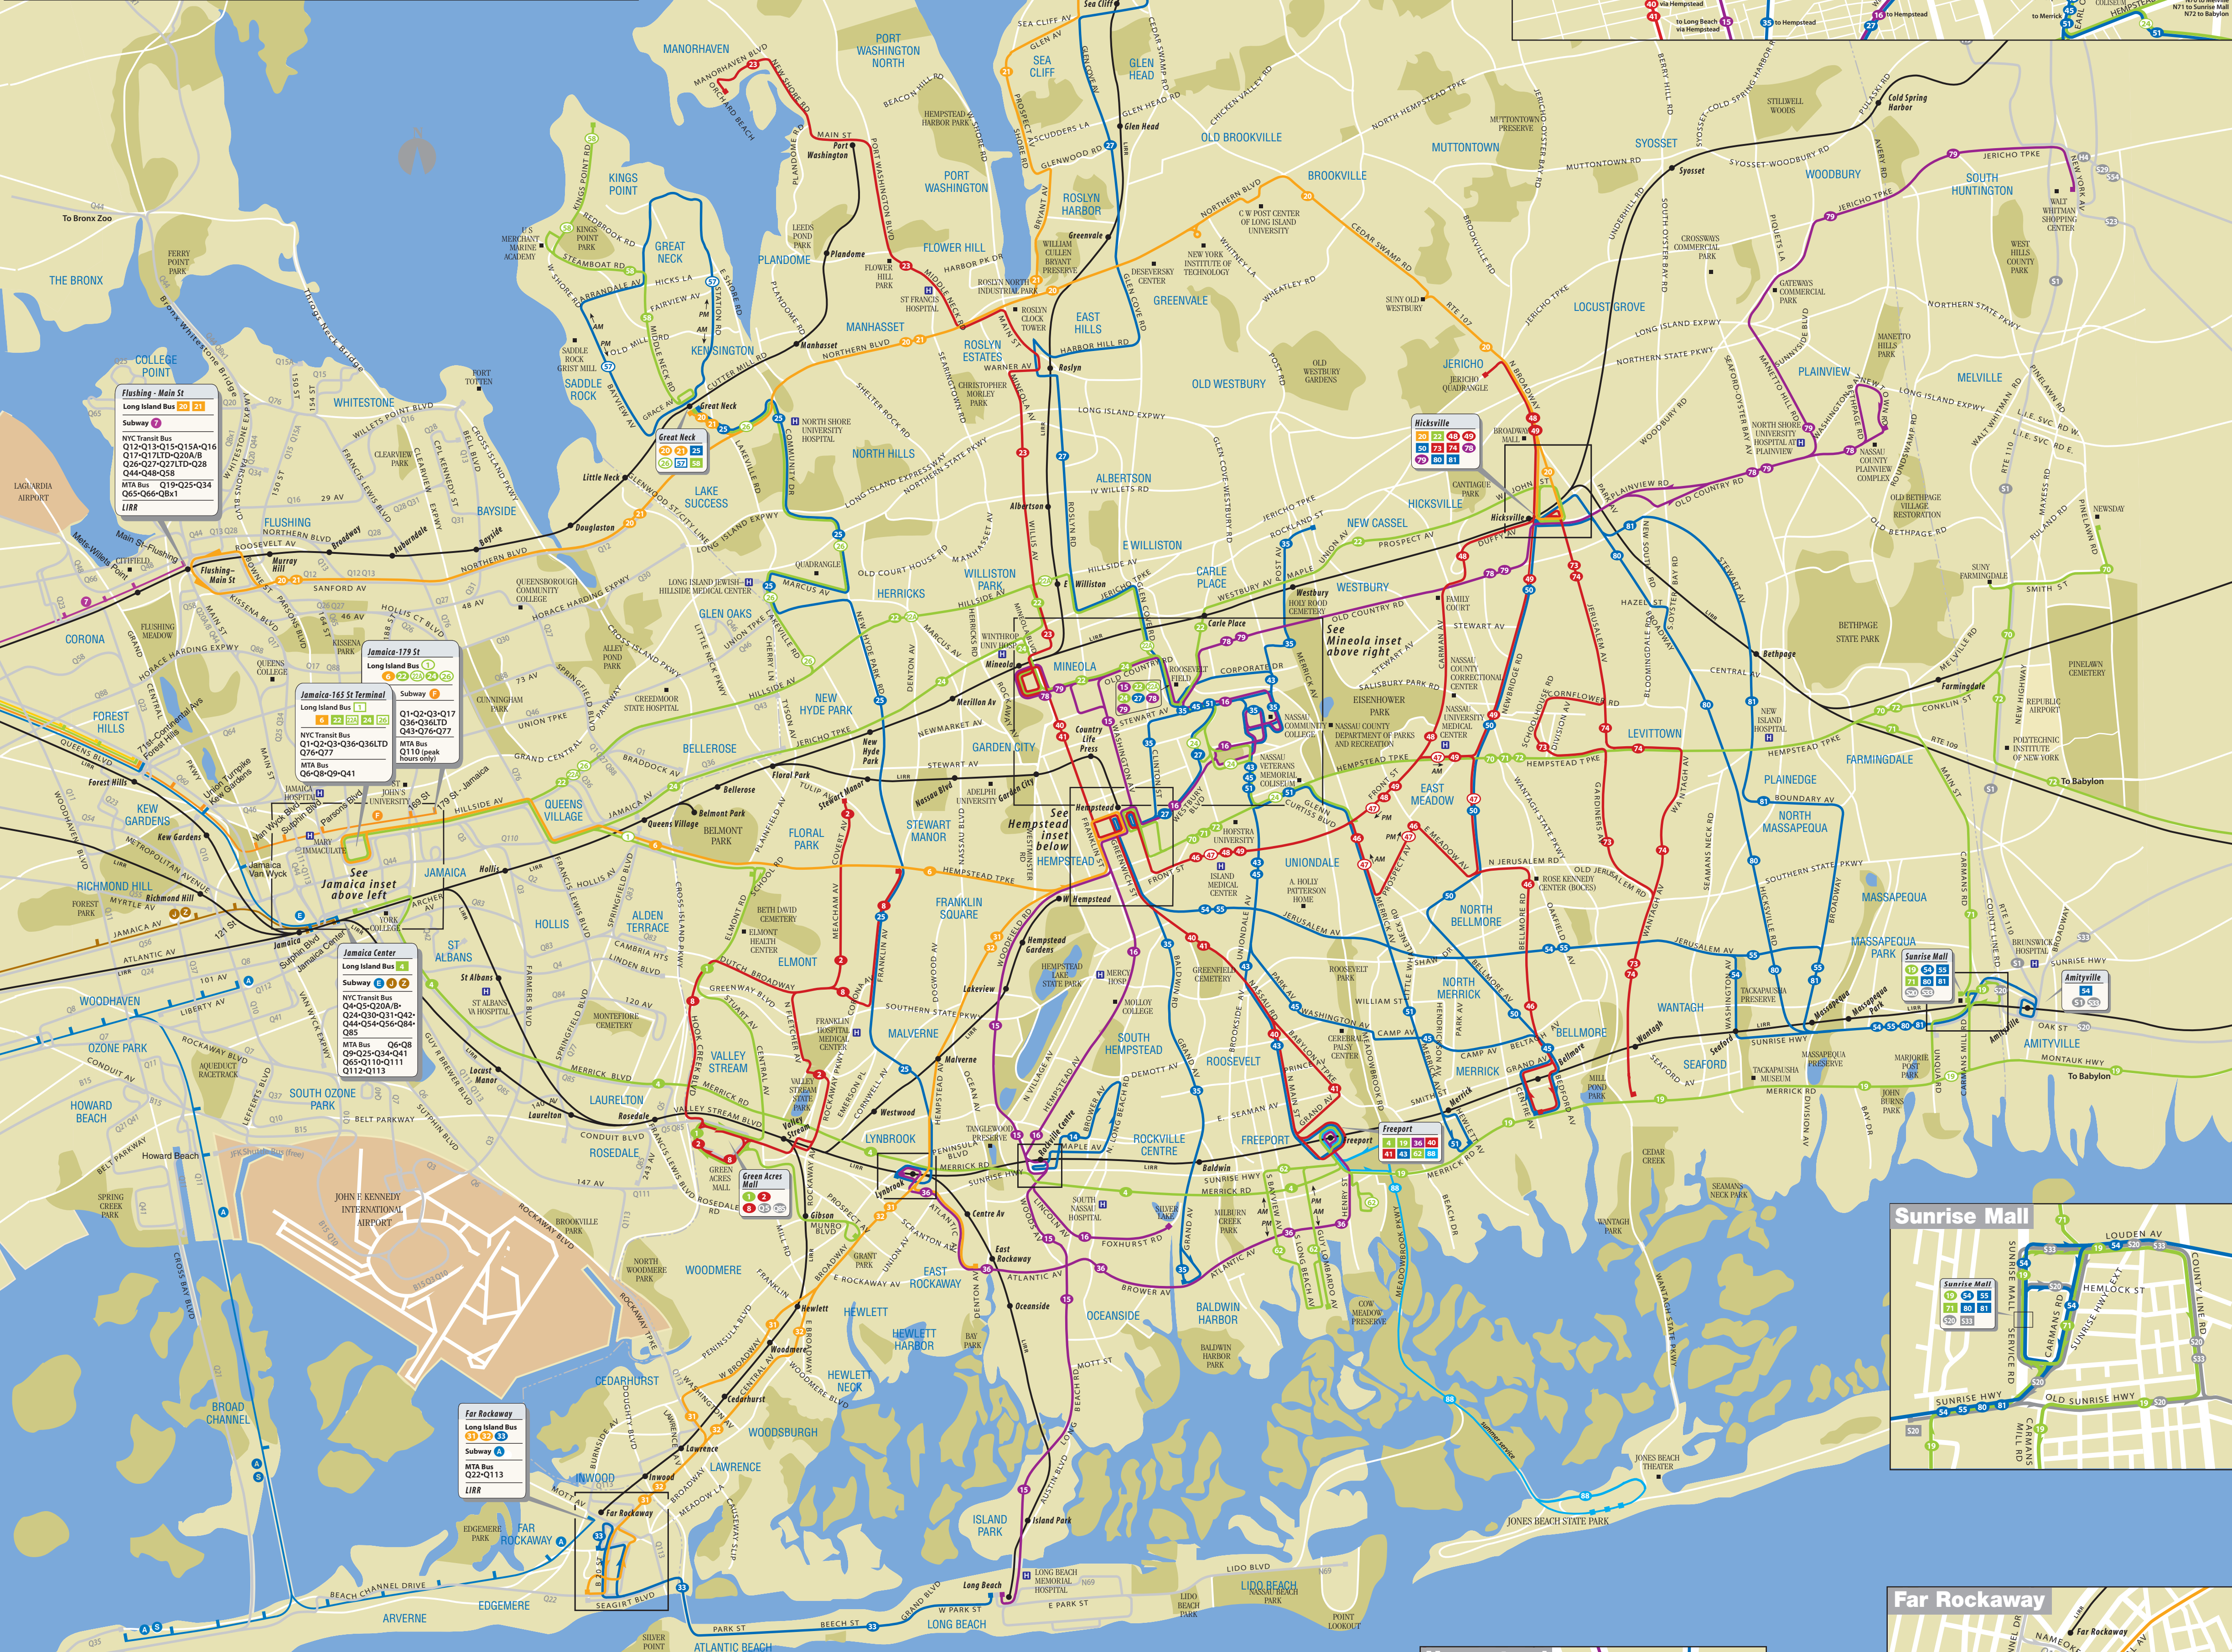

MTA Nassau Bus Map

Legend

- Long Island Bus routes
- Part time service
- Terminals
- Service to Jones Beach (summer only)
- Route travels one way on street
- Q12 MTA NYC Transit/MTA Bus service
- Huntington Area Rapid Transit (HART) bus service
- Suffolk County bus service
- City of Long Beach bus service

© 2010 Metropolitan Transportation Authority

Nassau Hub, Mineola, Roosevelt Field, Nassau Community College

Mineola
Roosevelt Field Mall

Rockville Centre

Hicksville

Lynbrook

Hempstead

Far Rockaway

Sunrise Mall